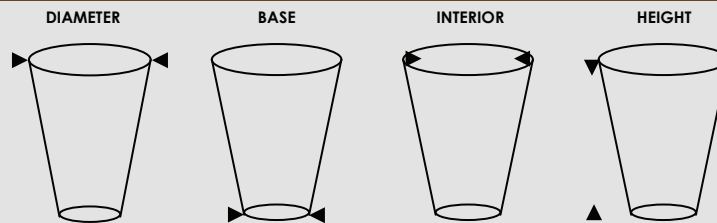

Available colors

Planters are available sealed or natural • Pebbles can be set either vertically or horizontally

### Cono

**DIAMETER**

**BASE**

**INTERIOR**

**HEIGHT**

14"

8 1/2"

12"